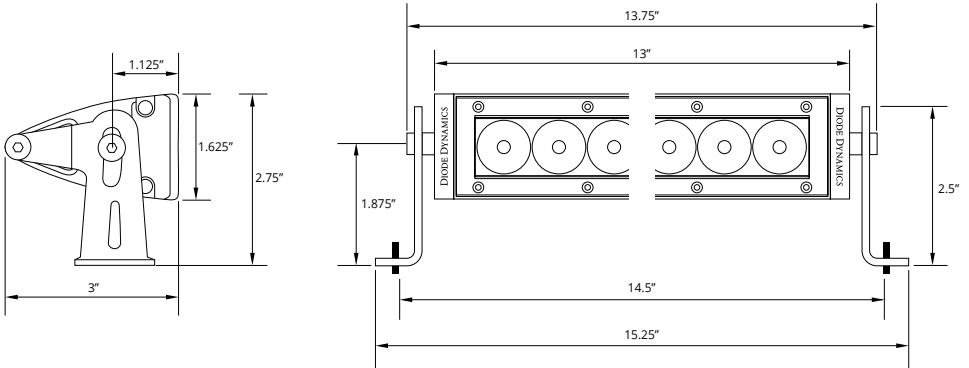

Kit Includes: 12" LED Light Bar, Mounting Hardware, Deutsch DT Connector

Features

- Advanced TIR (total internal reflection) optics
- High intensity 6000K Lumileds LEDs
- Slim design, for easy mounting
- Durable aluminum extrusion
- Pressure equalizing vent to eliminate condensation

Specifications

- Input Voltage: 9-24VDC
- Input Power: 58.8 watts
- Current Draw: 4.2 amps @ 14V
- Operating Temperature: -40° to 185°F
- Weight: 2.2 lbs

Wiring

Connect the red wire to positive supply, and black wire to negative or common ground.

Please note: This auxiliary lamp draws high current, and requires adequately-sized wiring for safe operation. If you are not using a Diode Dynamics wire harness, use wire sized 16 AWG or larger. If you are using a Diode Dynamics wire harness on a 24V system, you will need to replace the relay with a 24V relay. Please be mindful of current ratings and wire size, especially if splitting power signals to multiple light bars, or using switches. If you have any questions, please feel free to contact us for assistance.

Dimensions

Output

Driving

Wide

Flood

A - lux at 10 meters
 B - Distance (m) with 1 lux
 C - Distance (m) with .25 lux

SS ₁₂ 12" Light Bar		A	B	C		
Lens Color/Optics	cd*	Illuminance (lx)	Distance (m)		Measured Output	Output Color
White Driving	110,000	1,110	332	660	2,800 lumens	6000K White
White Wide	26,000	260	161	320	2,800 lumens	6000K White
White Flood	4,000	40	63	130	2,800 lumens	6000K White
Amber Driving	66,000	660	257	510	1,600 lumens	2000K Amber
Amber Wide	14,800	148	122	240	1,600 lumens	2000K Amber
Amber Flood	2,400	24	49	100	1,600 lumens	2000K Amber