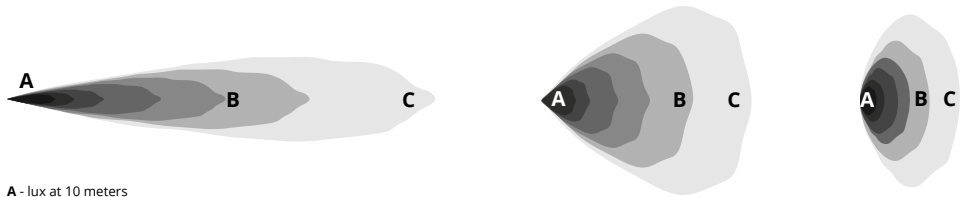

Dimensions

Output

Driving

Wide

Flood

A - lux at 10 meters
 B - Distance (m) with 1 lux
 C - Distance (m) with .25 lux

SS ₁₂ 12" Light Bar		A	B	C		
Lens Color/Optics	cd*	Illuminance (lx)	Distance (m)		Measured Output	Output Color
White Driving	110,000	1,110	332	660	2,800 lumens	6000K White
White Wide	26,000	260	161	320	2,800 lumens	6000K White
White Flood	4,000	40	63	130	2,800 lumens	6000K White
Amber Driving	66,000	660	257	510	1,600 lumens	2000K Amber
Amber Wide	14,800	148	122	240	1,600 lumens	2000K Amber
Amber Flood	2,400	24	49	100	1,600 lumens	2000K Amber

* PEAK BEAM INTENSITY

This installation guide is for the following SKU:

- DD5015S SS12 White Driving Light Bar (single)
- DD5015P SS12 White Driving Light Bar (pair)
- DD5023S SS12 White Wide Light Bar (single)
- DD5023P SS12 White Wide Light Bar (pair)
- DD6033S SS12 White Flood Light Bar (single)
- DD6033P SS12 White Flood Light Bar (pair)