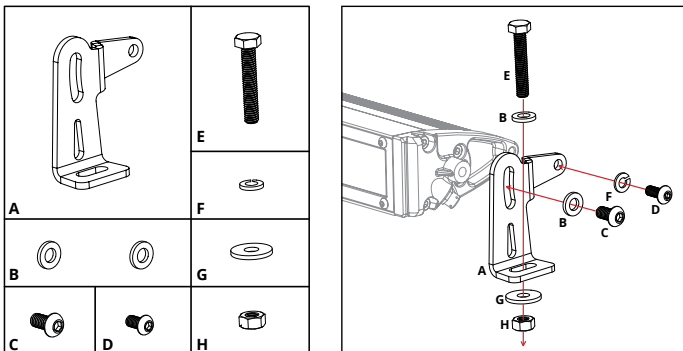

Kit Includes: 12" LED Light Bar, Mounting Hardware, Deutsch DT Connector

Features

- Advanced TIR (total internal reflection) optics
- High intensity 6000K Lumileds LEDs
- Slim design, for easy mounting
- Durable aluminum extrusion
- Pressure equalizing vent to eliminate condensation

Specifications

- Input Voltage: 9-24VDC
- Input Power: 58.8 watts
- Current Draw: 4.2 amps @ 14V
- Operating Temperature: -40° to 185°F
- Weight: 2.2 lbs

Wiring

Connect the red wire to positive supply, and black wire to negative or common ground.

Please note: This auxiliary lamp draws high current, and requires adequately-sized wiring for safe operation. If you are not using a Diode Dynamics wire harness, use wire sized 16 AWG or larger. If you are using a Diode Dynamics wire harness on a 24V system, you will need to replace the relay with a 24V relay. Please be mindful of current ratings and wire size, especially if splitting power signals to multiple light bars, or using switches. If you have any questions, please feel free to contact us for assistance.

Mounting

If you wish, you may use the included hardware to mount your light bar. A number of fasteners are included, and can be used as you see fit. The most common mounting style is shown below. Stage Series Light Bars are also compatible with most standard mounting brackets on the market. Reference the dimensions on opposite side to determine the best mounting solution for your application.