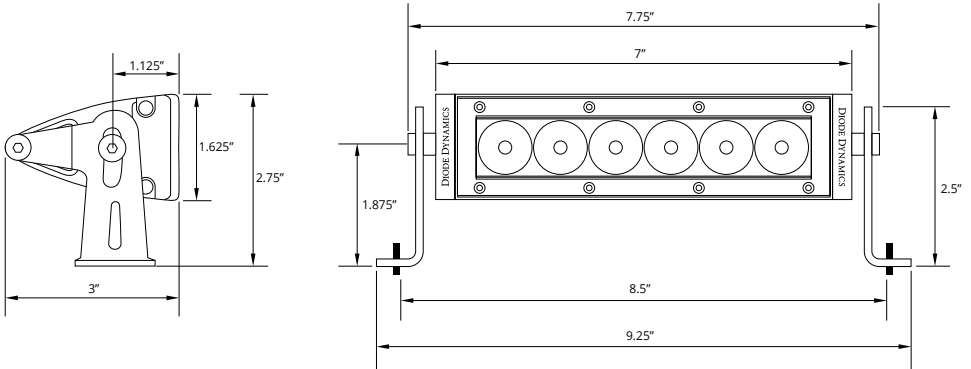

Kit Includes: 6" LED Light Bar, Mounting Hardware, Deutsch DT Connector

Features

- Advanced TIR (total internal reflection) optics
- High intensity 6000K Lumileds LEDs
- Slim design, for easy mounting
- Durable aluminum extrusion
- Pressure equalizing vent to eliminate condensation

Specifications

- Input Voltage: 9-24VDC
- Input Power: 26.6 watts
- Current Draw: 1.9 amps @ 14V
- Operating Temperature: -40° to 185°F
- Weight: 1.3 lbs

Wiring

Connect the red wire to positive supply, and black wire to negative or common ground.

Please note: This auxiliary lamp draws high current, and requires adequately-sized wiring for safe operation. If you are not using a Diode Dynamics wire harness, use wire sized 16 AWG or larger. If you are using a Diode Dynamics wire harness on a 24V system, you will need to replace the relay with a 24V relay. Please be mindful of current ratings and wire size, especially if splitting power signals to multiple light bars, or using switches. If you have any questions, please feel free to contact us for assistance.

Dimensions

Output

Driving

A - lux at 10 meters
 B - Distance (m) with 1 lux
 C - Distance (m) with .25 lux

Wide

Flood

SS6 6" Light Bar		A	B	C		
Lens Color/Optics	cd*	Illuminance (lx)	Distance (m)		Measured Output	Output Color
White Driving	55,000	550	235	470	1,400 lumens	6000K White
White Wide	13,000	130	114	230	1,400 lumens	6000K White
White Flood	2,000	20	45	90	1,400 lumens	6000K White
Amber Driving	33,000	330	182	360	800 lumens	2000K Amber
Amber Wide	7,400	74	86	170	800 lumens	2000K Amber
Amber Flood	1,200	12	35	70	800 lumens	2000K Amber