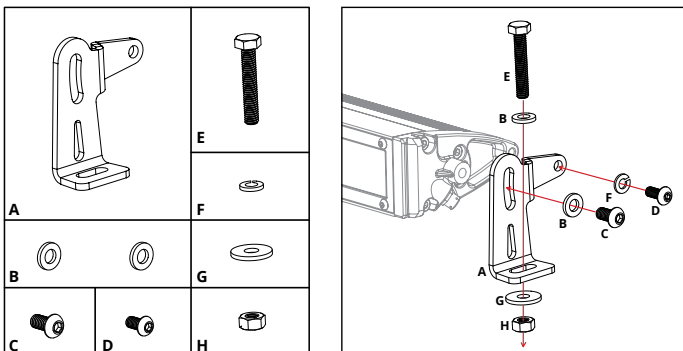

Kit Includes: 6" LED Light Bar, Mounting Hardware, Deutsch DT Connector

Features

- Advanced TIR (total internal reflection) optics
- High intensity 6000K Lumileds LEDs
- Slim design, for easy mounting
- Durable aluminum extrusion
- Pressure equalizing vent to eliminate condensation

Specifications

- Input Voltage: 9-24VDC
- Input Power: 26.6 watts
- Current Draw: 1.9 amps @ 14V
- Operating Temperature: -40° to 185°F
- Weight: 1.3 lbs

Wiring

Connect the red wire to positive supply, and black wire to negative or common ground.

Please note: This auxiliary lamp draws high current, and requires adequately-sized wiring for safe operation. If you are not using a Diode Dynamics wire harness, use wire sized 16 AWG or larger. If you are using a Diode Dynamics wire harness on a 24V system, you will need to replace the relay with a 24V relay. Please be mindful of current ratings and wire size, especially if splitting power signals to multiple light bars, or using switches. If you have any questions, please feel free to contact us for assistance.

Mounting

If you wish, you may use the included hardware to mount your light bar. A number of fasteners are included, and can be used as you see fit. The most common mounting style is shown below. Stage Series Light Bars are also compatible with most standard mounting brackets on the market. Reference the dimensions on opposite side to determine the best mounting solution for your application.